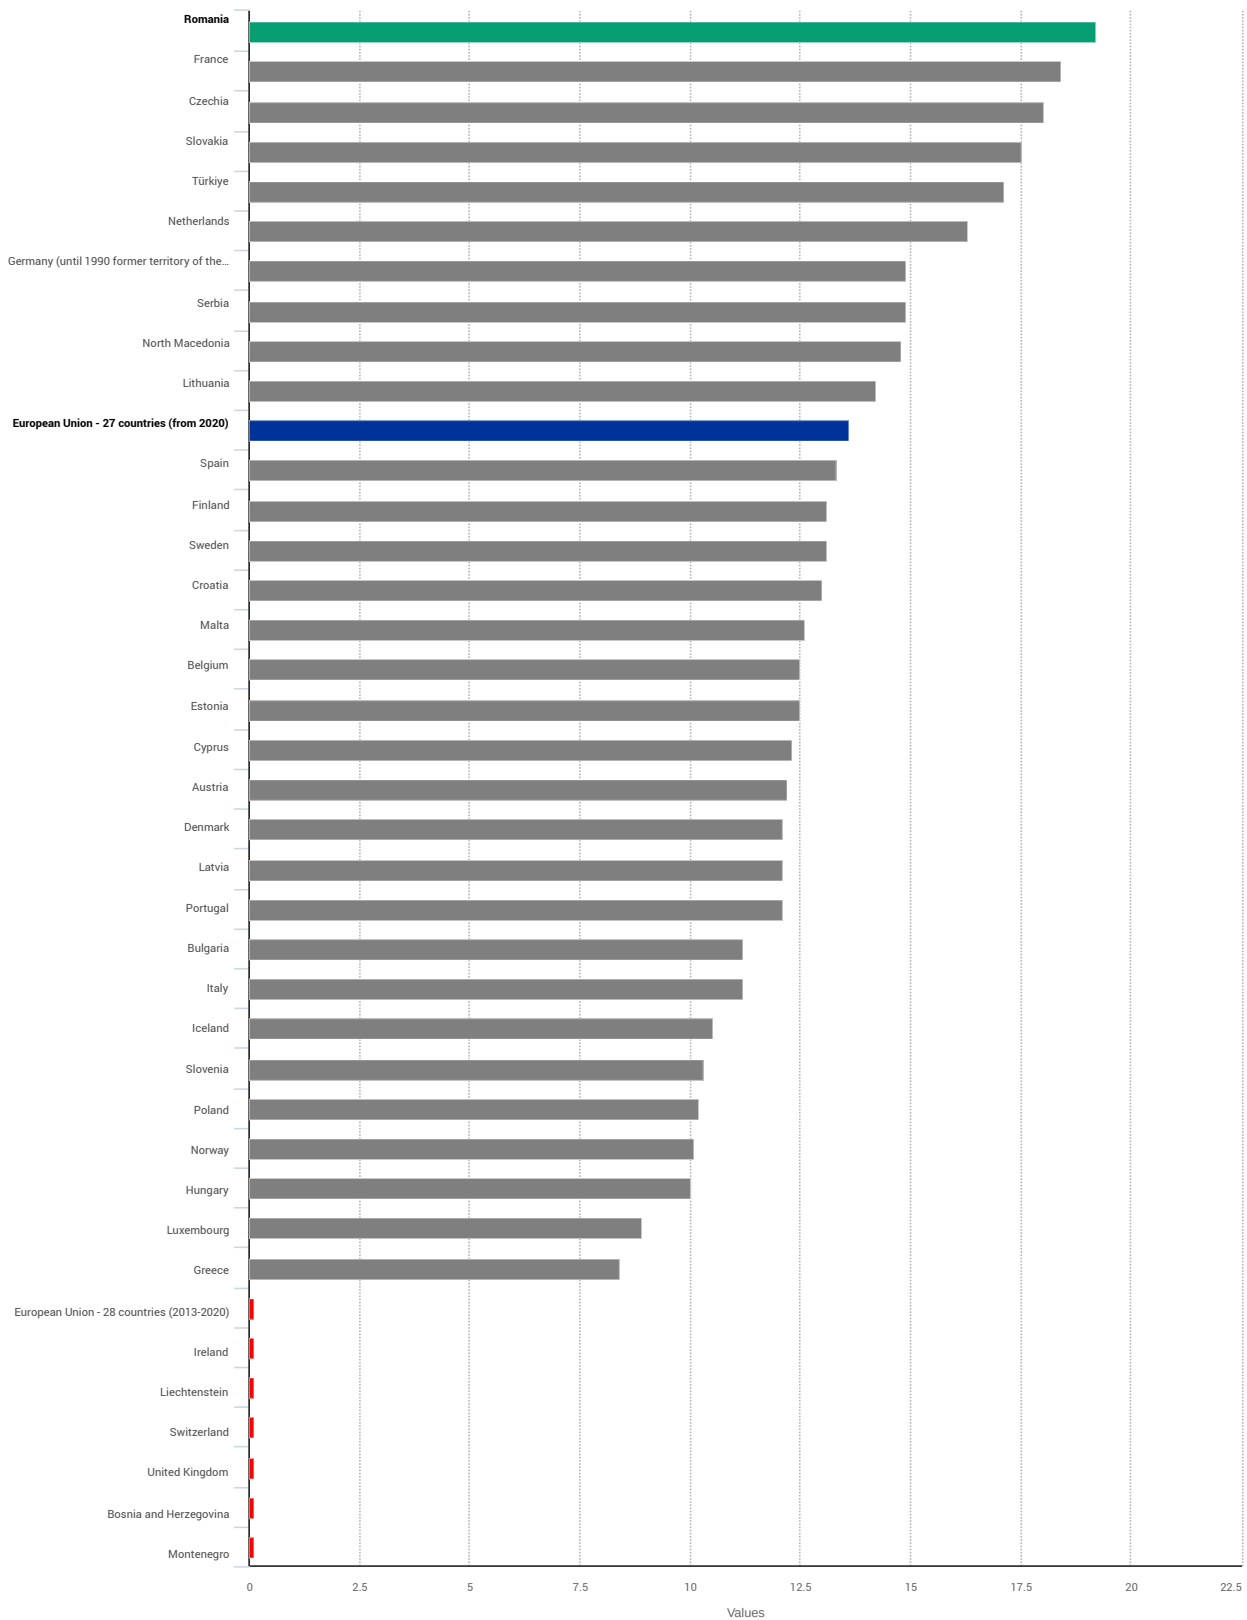

Ratio of pupils and students to teachers and academic staff by education level and programme orientation  
 Geopolitical entity (reporting) / Time Time frequency:Annual Unit of measure:Rate International Standard Classification of Education (ISCED 2011):Primary education Values for 2020. Bars in red represent not available data..

Ratio of pupils and students to teachers and academic staff by education level and programme orientation

Source of data: Eurostat (online data code: EDUC\_UOE\_PERP04)  
 Last update 05/05/2023 13:15